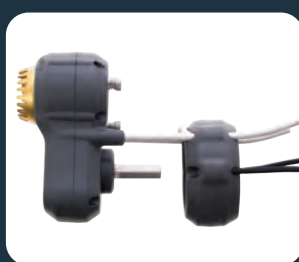

Optimal tail health management:

- **Regular Trimming:** Recommended twice-yearly trimming helps prevent tail-end contamination, protecting milk quality and enhancing farm cleanliness
- **User-Friendly Design:** The trimmer's sturdy construction ensures durability and extensive usability. Equipped with a handy neck strap for hands-free operation between tasks, making it ideal for busy farm environment

Additional features:

- **No pre-cutting needed:** The trimmer efficiently handles dirty tail-ends without the need for pre-cutting, ensuring a hassle-free operation
- **Maintenance support:** Replacement cutter sets are readily available, ensuring long-term performance and reliability

Invest in Quality

The Shoof Tailwell Power Tail Trimmer is an essential tool for modern dairy farms, emphasising health, hygiene, and operational efficiency. Ensure your dairy operation maintains the highest standards of cleanliness and milk quality with Shoof Tailwell. Available in Standard or Titanium

Available in two models:

Tailwell Titanium

- Longer lasting - Titanium Nitride coated cutting blades stay sharper for longer
- Lasts for 6,000 tails or 3,000 sand contaminated tails