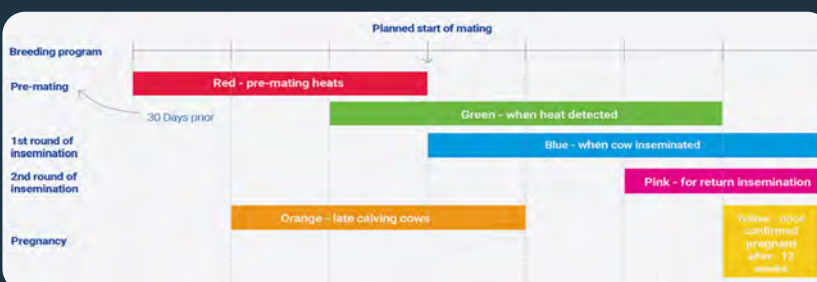

Heat detection timeline over 12 weeks