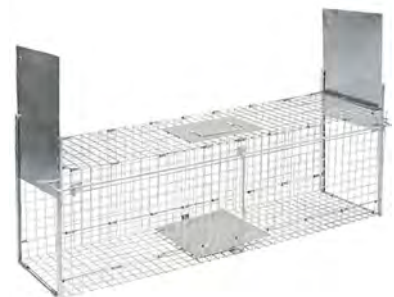

Trap Kerbl Double Entry Folding

Description	Code	RRP
Each	220482	$159.00

- Double guillotine-style doors
- Effective camouflage
- Fast closure prevents animal escape
- Safe and ideal for larger animals

Double guillotine-style doors for safe animal trapping, blending with surroundings. Fast closure on slight movement. Unharmed trapping of larger animals. Assembly instructions included. From Kerbl Germany. Size: 100 cm Length x 26 cm Width x 32 cm Height.