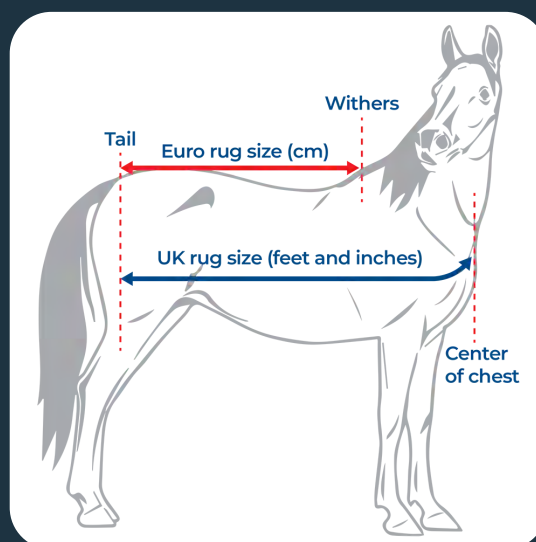

How to measure your horse for a rug

To measure your horse for a rug with AU/UK sizing, follow these simple steps:

- Stand your horse square on level ground
- Using a soft tape measure, measure from the centre of the horse's chest - roughly where the top buckle of a rug would sit - around their shoulder in a straight line, continuing horizontally along the side of their body to the furthest point of their rump. You can use a piece of string to mark and measure later, but this may be less accurate
- Don't include the tail in your measurement as that will add unwanted length to your rug
- Take this measurement at least twice and, if possible, get someone to help you so that you can get the most accurate reading

For European sizing: Take the measurement from the horses withers, across their back to the top of the tail.