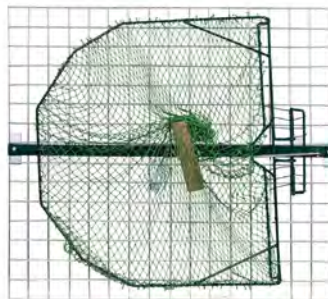

Trap Large Bird

Description	Code	RRP
Each	213171	$179.00

- Safe & humane small bird capture
- Easy to set up & use
- Trapped birds can be released or disposed of
- Versatile trap suitable for various species

These Bird Traps are ideal for capturing pigeons, starlings, magpies, crows, ravens, myna birds, small chickens, and similar-sized birds. Simply set the trap by placing bait in the central pan and holding the netting frame open. When the bird lands and jostles the bait, the netting hoop flips over and traps the bird inside. The trap is humane and should be checked regularly to remove captured birds promptly. Steel construction with green nylon mesh. Mind animal welfare and check relevant legislation for pest bird control.