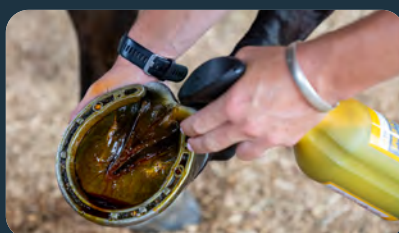

Use with powder, cream or liquid remedies

Minimise waste, and top up as required. Tubbease, once in place on the hoof can also be dunked in a bucket of solution of your choice to soak up remedies (but not left in the bucket). No need for extensive bandaging and taping.