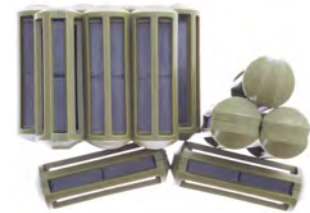

Rumen Magnet Ecomag

Description	Code	RRP
12 pack	220271	$49.90

- Effective preventative for 'hardware disease'
- Retains hardware inside protective cage
- Compatible with bolus guns

Prevent "hardware disease" with our classic northern style rumen magnets. Length 100 mm, diameter 35 mm. Used worldwide for trapping hardware inadvertently found in feed in the plastic magnet cage.

For drench guns and vaccinators see Sheep and Goat pages 78-82