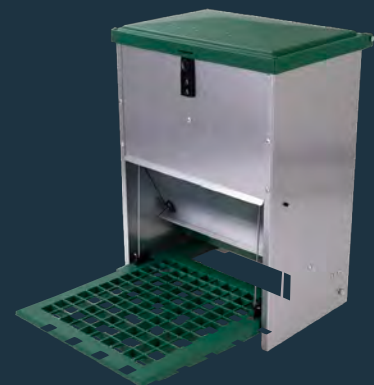

Key features:

- **Step plate/treadle:** Activates with the bird's weight to open the feeder shutter inward. Features weight adjustment and operates quietly
- **Heavy gauge galvanised grain compartment:** Ensures the grain is secure from weather and pests, preventing contamination and access by other animals
- **Durable glass nylon lid:** Weather-resistant and pest-proof with a design that stays vertical when open. Features a wide opening for easy filling and a lockable lid for secure closure
- **Feed chamber:** Includes space dividers to reduce competition among birds, crafted from anti-mould plastic that prevents scratching out feed
- **Anti-spill lip:** Minimises feed wastage by preventing spillage
- **Adjustable base:** Features a slotted base to regulate feed flow effectively

Training your chooks is necessary for initial use. For quick adaptation, exclusively use this feeder during the training period. Made in Holland, some assembly required.

See page 146