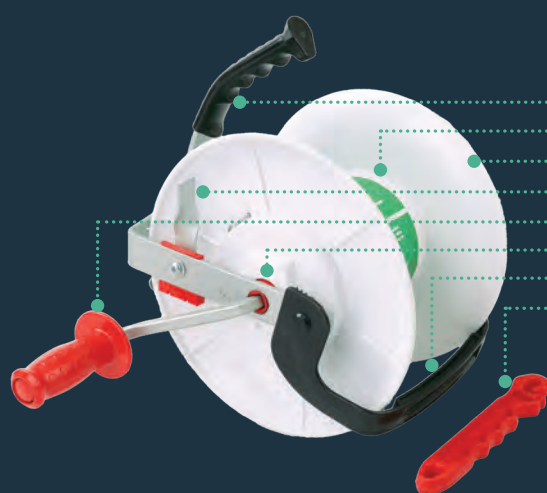

Taragate by Shoof

Since 1975, Taragate has been a leader in the electric fencing industry, consistently innovating to meet the dynamic needs of farmers worldwide. Known for reliability and ease of use, Taragate products are designed with the farming community in mind.

Comprehensive product range:

- **Includes:** Electric fence reels, gate kits, tapes/braids, posts, insulators, and a variety of essential accessories
- **Application:** Suitable for everything from small enclosures to extensive farm boundaries

Benefits of Taragate electric fencing

- **Animal Management:** Effectively keeps animals in or out of specific areas, helping manage herds and protect crops
- **Environmental Protection:** Safeguards sensitive areas like streams, ponds, and plantings from trampling
- **Flexibility:** Easily adjustable to accommodate rotational grazing and varying herd sizes
- **Cost-Effectiveness:** More economical over time compared to traditional fencing, reducing labour and material costs
- **Pasture Optimisation:** Helps in rationing and back fencing to optimise pasture growth and utilisation

Choose Taragate for efficient farm management: Opt for Taragate's electric fencing solutions to enhance your farm's operational efficiency, environmental stewardship, and overall productivity. Experience the reliability and innovation that have made Taragate a trusted name in agricultural fencing for generations.

3:1 Geared Reel

- Perfectly placed handle for balance
- Add your preferred wire, braid or tape
- UV stable cylinder and components
- Non-slip locking mechanism
- Longer crank handle for more power
- 3-to-1 gear ratio for quick winding
- Front mounted non-tangle line/tape tracer
- Includes insul-hook handle with clipaway hook

Apart from being produced in top quality materials, and having a smooth-operating 3:1 geared drive for fast wind-ins, it has a special, patented, wire guide. This guide ensures the wire feeds cleanly into the spool and does not 'hop' over the side of the reel. This feature is ideal when winding in around corners or over hills.

Tarapost Anchor Post

The Tarapost is our unique free standing geared reel anchor post which simplifies your grid/strip/block grazing or break feeding by allowing unlimited options when subdividing paddocks. The heavy-duty free standing post allows you to mount geared reels in any location and the extra long central pole and three feet provides fantastic stability.

- Unique free-standing anchor post - no tiebacks
- Simplify strip, grid and block grazing
- Latch prevents reel being knocked off
- Pre set-up multiple feed breaks and back fencing
- Add additional reel brackets for multi-reel fencing
- Energiser bracket and corner/end insulators also available