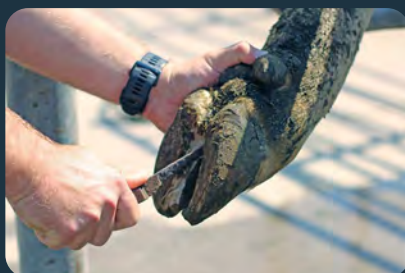

Available in two models:

Tailwell Titanium

- Longer lasting - Titanium Nitride coated cutting blades stay sharper for longer
- Lasts for 6,000 tails or 3,000 sand contaminated tails

Tailwell Standard

- Built to last - High quality stainless steel components
- Easy to maintain - able to be sharpened

Glue

Renowned for its ease and speed of application. 10 pack of 2ml tubes of glue. Each tube is ideal for one block application.

Rasp

Ideal for finishing the hoof, leaving a level, flat and smooth surface for optimal glue and block application.

Instructions for use:

Treat the injured claw

Treat the injured claw first before moving onto the adjacent claw. Use a grinder or a hoof knife to leave the healthy claw as flat as possible. Ensure all debris is removed and the fresh horn exposed.

Use the Walkease rasp

Always use the Walkease rasp to finish preparing the adjacent hoof surface. Expose fresh horn to provide a clean, flat surface for maximum contact and block adhesion. The rasp must be kept clean and uncontaminated when not in use.