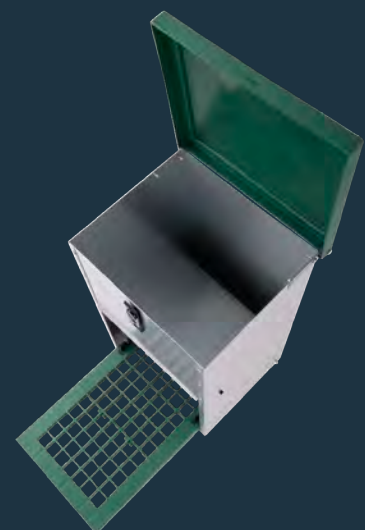

Key features:

- **Step plate/treadle:** Activates with the bird's weight to open the feeder shutter inward. Features weight adjustment and operates quietly
- **Heavy gauge galvanised grain compartment:** Ensures the grain is secure from weather and pests, preventing contamination and access by other animals
- **Durable glass nylon lid:** Weather-resistant and pest-proof with a design that stays vertical when open. Features a wide opening for easy filling and a lockable lid for secure closure
- **Feed chamber:** Includes space dividers to reduce competition among birds, crafted from anti-mould plastic that prevents scratching out feed
- **Anti-spill lip:** Minimises feed wastage by preventing spillage
- **Adjustable base:** Features a slotted base to regulate feed flow effectively

Training your chooks is necessary for initial use. For quick adaptation, exclusively use this feeder during the training period. Made in Holland, some assembly required.

See page 146