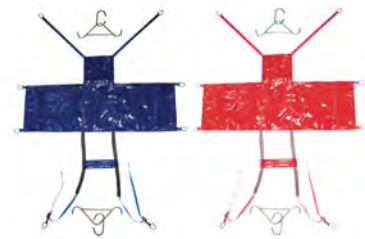

Cow Lifter Daisy Lifter

Description	Code	RRP
Standard Blue	210746	$449.00
X Large Red	210747	$499.00
Replacement gambrel	201606	$49.00

- Cow is supported over large body area
- Adjustable rear straps
- Standard model and x-large model

The traditional Daisy-Lifter sling for cow lifting is designed to reduce pressure points and offers support for medium term lifting. Fully adjustable for any size animal. Max lift load: 1,000 kg. Supplied in handy carry bag. Two sizes available: Standard and X-Large. Replacement gambrel available.

For embryotomy /
dehorning wire see
page 26