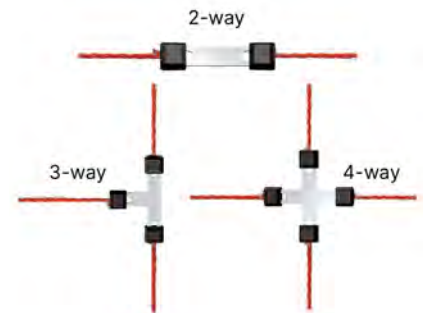

Fence Netting Repair Litzclip

Description	Code	RRP
2-way 10 pack	215418	$22.90
3-way 5 pack	215420	$22.90
4-way 5 pack	215421	$22.90

- Easy netting repair -no more knots
- Quick and simple fitting
- Ensures continuous electrification

Poly wire repair clips fix electrified netting fences by slipping broken ends into open holes. Slide plastic sleeves over folded wire for quick, easy fitting. Available as 2-way straight-connector, 3-way T-connector or 4-way Cross-connector.