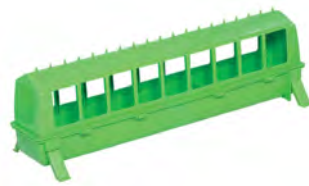

Poultry Feeder Crown Big-Top

Description	Code	RRP
Each	218999	$29.90

- Anti-waste design
- Easy to fill and clean
- Anti-perch spikes
- Roof keeps feed dry

Big-top Crown feeder: Bigger 'roofed' flip-top design with anti-perch spikes. Covers feed, provides stability. Dimensions: 60 cm Length, 10 cm Width, 17 cm Height.