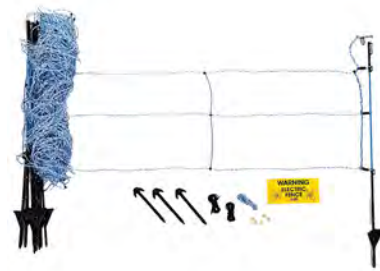

Pest Netting Electric WildNet

Description	Code	RRP
73 cm x 50 m net	223769	$199.00
250 m Blue Signal tape	223771	$69.90
90 cm Blue Spare post	223770	$6.90

- Prevent wild animals from decimating your crop
- Quick assembly and disassembly
- Easily connect multiple nets
- Ground clearance for less shorts & maintenance

Keep wild boars at bay effectively. WildNet from Kerbl is the newest crop defence against wild pigs and animals. Quicker assembly than electric fences. Ground clearance for mowing. Optimum conductivity with TriCOND wire rows. Includes: warning sign, base anchors, tension cord, repair poly wire. 3-year UV warranty. Patented. Spare posts & signal tape available for enhanced visibility.