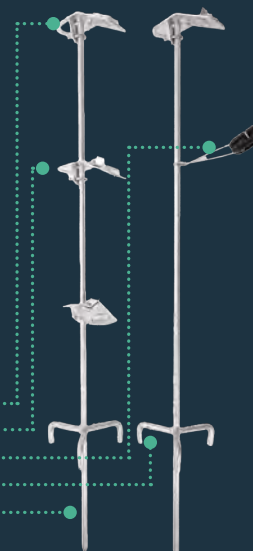

- Optional Tarapost Energiser Bracket
  Instantly attach/detach reels
- Optional Tarapost Corner End Insulator
  Three feet for added stability
- Massive 300mm pointer tread-in

See pages 114-120