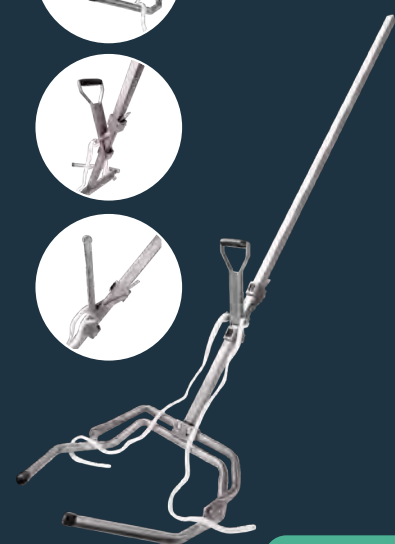

Kerbl Hip Clamp

Get faster closure and release of down animals with the Kerbl hip clamp. Powder-coated frame, double-direction spindle thread, galvanised mechanical parts, and rotating wood handle. Lifting capacity 900kg.

See pages 23-25

Vink Calf Puller

Worlds best selling calving aid

Designed for one-person operation, the Vink Calf Puller is the only single-handed calving jack trusted by farmers worldwide. Its unique rump frame prevents slipping, while the quick-release lever ensures immediate tension let-off for safe, controlled deliveries.

Key features:

- **Two Sizes:** Available in standard 160cm and long 180cm pole lengths to suit different needs
- **Versatile Use:** Allows pulling tension in multiple directions – straight, upwards, or towards the udder, with sideways movement up to 30 degrees
- **Precision Control:** 10cm stroke synchronises pulls and rests with natural contractions, minimising stress on the cow and calf
- **Durable Construction:** Made from stainless steel, ensuring longevity and easy maintenance
- **Energy Efficient:** Saves effort for the farmer and reduces strain on the cow and calf, even in normal deliveries where 150-250kg of pull is often needed

Manufactured in the Netherlands, the Vink Calf Puller is a tried and trusted tool that pays for itself through reliable performance and efficiency.

See pages 23-24

Vink