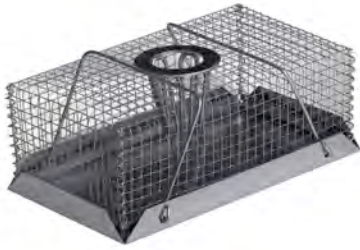

Trap Mouse Drop-in

Description	Code	RRP
18 cm	214581	\$9.90
29 cm	214582	\$22.90

- Houdini-proof design
- Irresistible social experience
- Durable zinc plated steel
- Easy to open with swing-over bars

Capture mice effortlessly with our zinc plated steel live-catch traps. Designed for social interaction rather than mere bait enticement. Features swing-over bars for easy opening. Sizes: 18 cm (Length x 10 cm Width x 7cm Height) or 29 cm (Length x 14 cm Width x 12 cm Height).